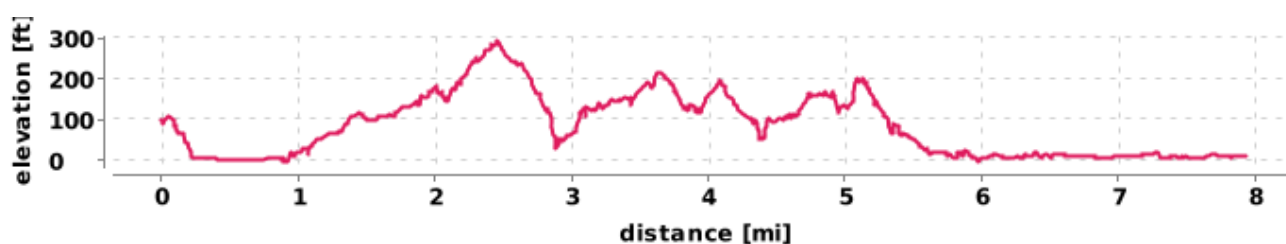

NEW QUAY TO ABERAERON

Route Information

New Quay to Aberaeron

Route Summary

Total Distance **7.94 mi (12.78 km)**
 Elevation **-4 ft at lowest point**
292 ft at highest point
 Total Ascent **1053 ft**

Elevation Profile

Route Card

#	OS Grid Ref	Dist from start	Latitude	Longitude	Elevation
1	SN 392 594	0 mi	52° 12' 35" N	4° 21' 12" W	99 ft
	Dist to next: 5.12 mi , Ascent to next: 98 ft				
2	SN 447 623	5.12 mi	52° 14' 14" N	4° 16' 29" W	197 ft
	Refreshments				
	Dist to next: 2.82 mi , Ascent to next: -187 ft				
3	SN 455 629	7.94 mi	52° 14' 36" N	4° 15' 48" W	10 ft